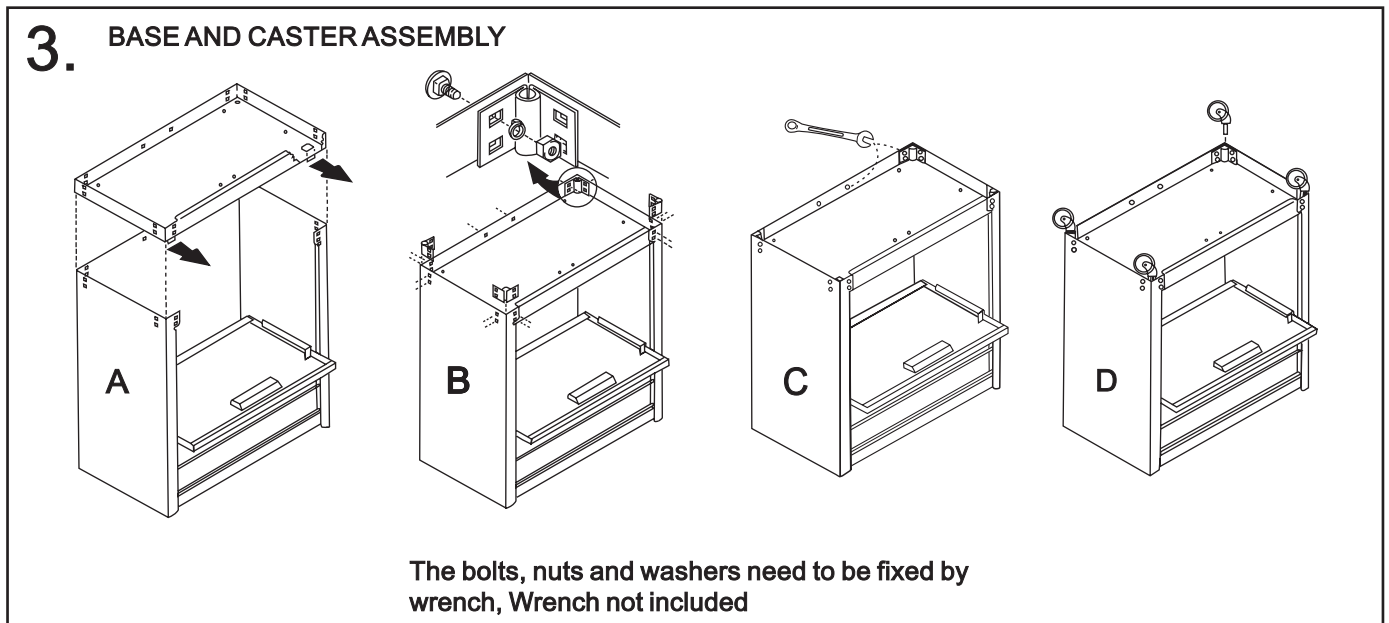

8 DRAWERS COMBINATION SET

C-208

 X4	 X2
 X4	M12  X18
M5X12  X4	M4X8  X8
 X18	 X18

The Maximum Loading Capacity is 70 KGS (154LB)

PARTS NO.	DESCRIPTION	QUANTITY
1.	Small Chest	1
2.	Upper Cover	1
3.	Crank	2
4.	Ring	2
5.	Ring Base	2
6.	M4 Spherical Head Screw	8
7.	Big Drawer	1
8.	Medium Drawer	2
9.	Small Drawer	3
10.	Key Set (Including 2 Keys)	1
11.	Bar	2
12.	Drawer Plastic Pull	6
13.	Large Chest	1
14.	Plastic Handle	1
15.	Slippery Connector	16
16.	Front Cover	1
17.	M12 Nut	18
18.	Washer	18
19.	M12 Spherical Head Screw	18
20.	M5 Spherical Head Screw	4
21.	Connector	4
22.	Wheel	4
23.	Big Drawer	2
24.	Drawer Plastic Pull	2