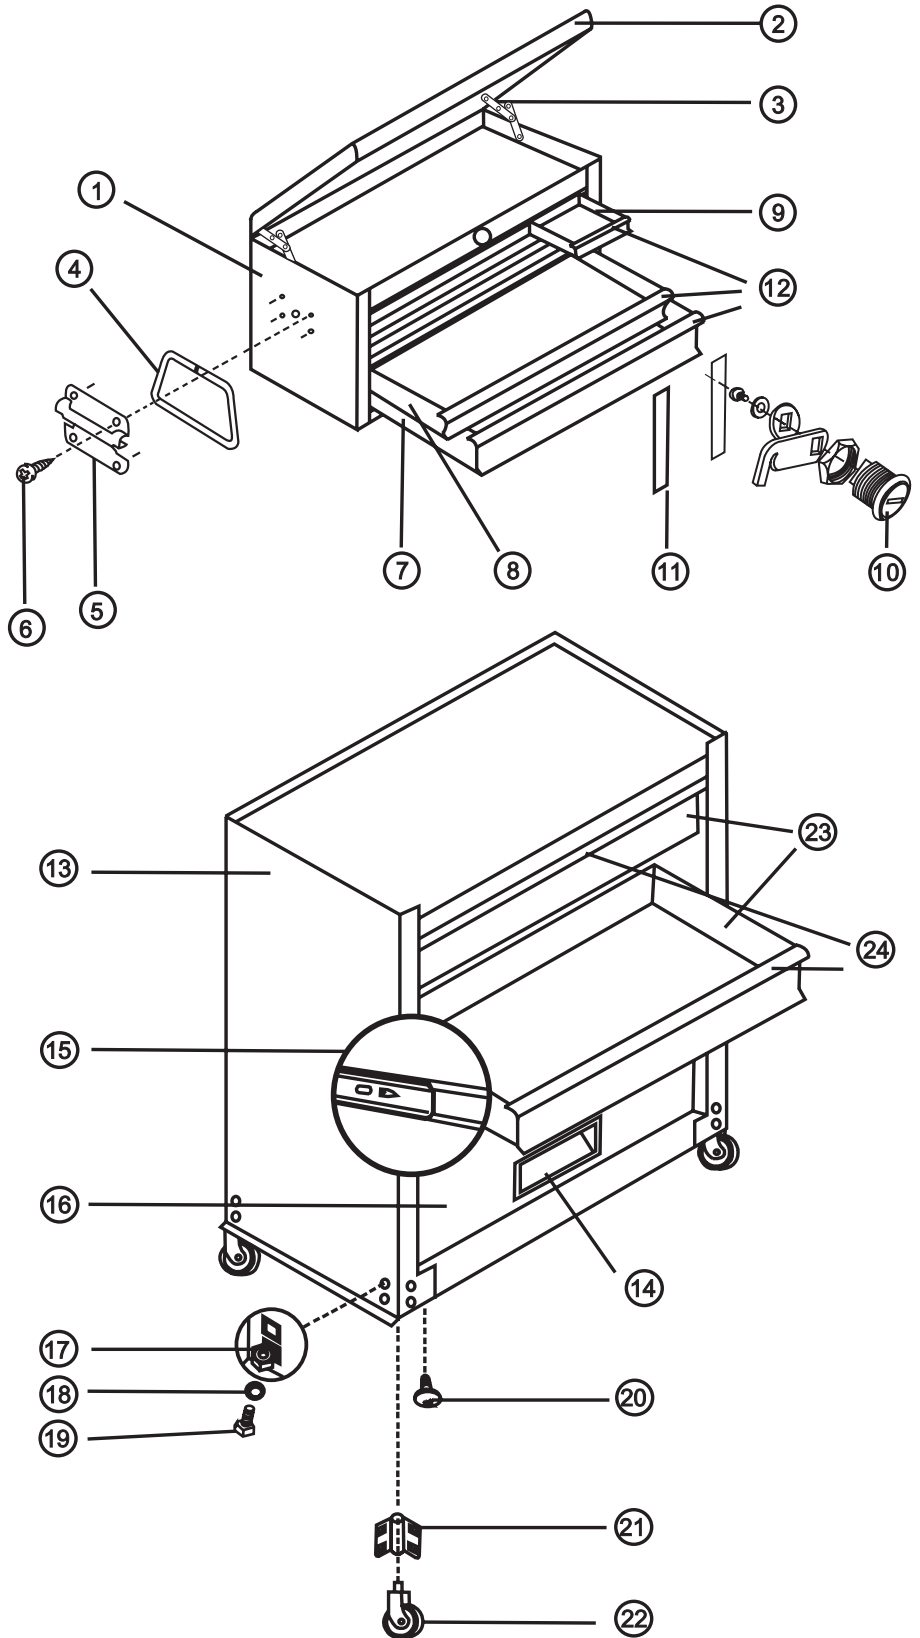

PARTS NO.	DESCRIPTION	QUANTITY
1.	Small Chest	1
2.	Upper Cover	1
3.	Crank	2
4.	Ring	2
5.	Ring Base	2
6.	M4 Spherical Head Screw	8
7.	Big Drawer	1
8.	Medium Drawer	2
9.	Small Drawer	3
10.	Key Set (Including 2 Keys)	1
11.	Bar	2
12.	Drawer Plastic Pull	6
13.	Large Chest	1
14.	Plastic Handle	1
15.	Slippery Connector	16
16.	Front Cover	1
17.	M12 Nut	18
18.	Washer	18
19.	M12 Spherical Head Screw	18
20.	M5 Spherical Head Screw	4
21.	Connector	4
22.	Wheel	4
23.	Big Drawer	2
24.	Drawer Plastic Pull	2

BILL OF MATERIAL

If faults cannot be remedied, contact the Helpline on 020 8391 6767
helpline@hilka.co.uk

Hilka Tools UK Ltd.
1 ROEBUCK PLACE, ROEBUCK ROAD, CHESSINGTON, SURREY KT9 1 EU