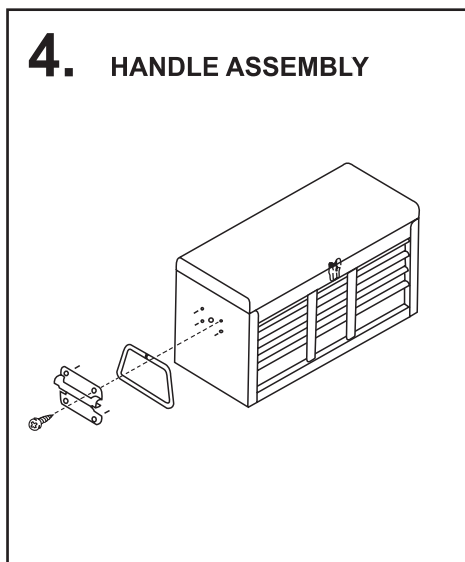

8 DRAWERS COMBINATION SET

C-208

 X4	 X2
 X4	M12  X18
M5X12  X4	M4X8  X8
 X18	 X18

The Maximum Loading Capacity is 70 KGS (154LB)

PARTS NO.	DESCRIPTION	QUANTITY
1.	Small Chest	1
2.	Upper Cover	1
3.	Crank	2
4.	Ring	2
5.	Ring Base	2
6.	M4 Spherical Head Screw	8
7.	Big Drawer	1
8.	Medium Drawer	2
9.	Small Drawer	3
10.	Key Set (Including 2 Keys)	1
11.	Bar	2
12.	Drawer Plastic Pull	6
13.	Large Chest	1
14.	Plastic Handle	1
15.	Slippery Connector	16
16.	Front Cover	1
17.	M12 Nut	18
18.	Washer	18
19.	M12 Spherical Head Screw	18
20.	M5 Spherical Head Screw	4
21.	Connector	4
22.	Wheel	4
23.	Big Drawer	2
24.	Drawer Plastic Pull	2