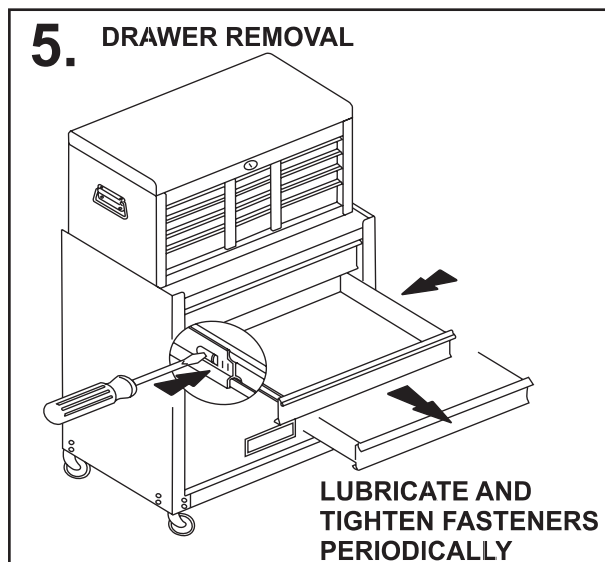

8 DRAWERS COMBINATION SET

C-208

 X4	 X2
 X4	M12  X18
M5X12  X4	M4X8  X8
 X18	 X18

The Maximum Loading Capacity is 70 KGS (154LB)

PARTS NO.	DESCRIPTION	QUANTITY
1.	Small Chest	1
2.	Upper Cover	1
3.	Crank	2
4.	Ring	2
5.	Ring Base	2
6.	M4 Spherical Head Screw	8
7.	Big Drawer	1
8.	Medium Drawer	2
9.	Small Drawer	3
10.	Key Set (Including 2 Keys)	1
11.	Bar	2
12.	Drawer Plastic Pull	6
13.	Large Chest	1
14.	Plastic Handle	1
15.	Slippery Connector	16
16.	Front Cover	1
17.	M12 Nut	18
18.	Washer	18
19.	M12 Spherical Head Screw	18
20.	M5 Spherical Head Screw	4
21.	Connector	4
22.	Wheel	4
23.	Big Drawer	2
24.	Drawer Plastic Pull	2