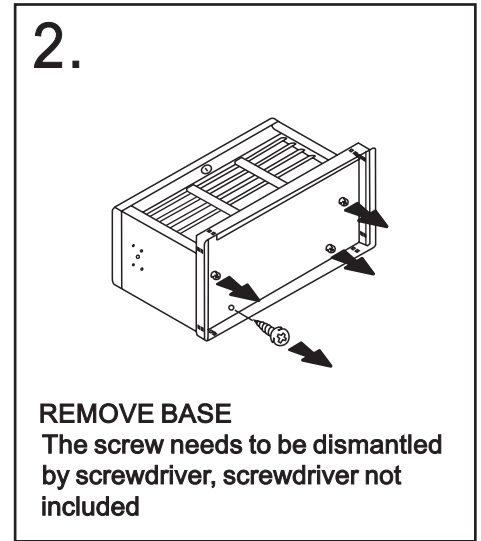

8 DRAWERS COMBINATION SET

C-208

 X4	 X2
 X4	M12  X18
M5X12  X4	M4X8  X8
 X18	 X18

The Maximum Loading Capacity is 70 KGS (154LB)

PARTS NO.	DESCRIPTION	QUANTITY
1.	Small Chest	1
2.	Upper Cover	1
3.	Crank	2
4.	Ring	2
5.	Ring Base	2
6.	M4 Spherical Head Screw	8
7.	Big Drawer	1
8.	Medium Drawer	2
9.	Small Drawer	3
10.	Key Set (Including 2 Keys)	1
11.	Bar	2
12.	Drawer Plastic Pull	6
13.	Large Chest	1
14.	Plastic Handle	1
15.	Slippery Connector	16
16.	Front Cover	1
17.	M12 Nut	18
18.	Washer	18
19.	M12 Spherical Head Screw	18
20.	M5 Spherical Head Screw	4
21.	Connector	4
22.	Wheel	4
23.	Big Drawer	2
24.	Drawer Plastic Pull	2