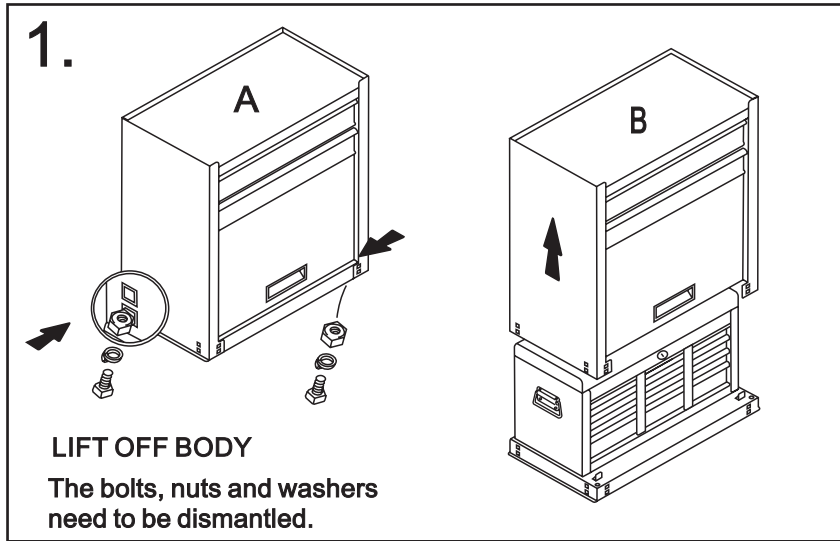

8 DRAWERS COMBINATION SET

C-208

 X4	 X2
 X4	M12  X18
M5X12  X4	M4X8  X8
 X18	 X18

The Maximum Loading Capacity is 70 KGS (154LB)

PARTS NO.	DESCRIPTION	QUANTITY
1.	Small Chest	1
2.	Upper Cover	1
3.	Crank	2
4.	Ring	2
5.	Ring Base	2
6.	M4 Spherical Head Screw	8
7.	Big Drawer	1
8.	Medium Drawer	2
9.	Small Drawer	3
10.	Key Set (Including 2 Keys)	1
11.	Bar	2
12.	Drawer Plastic Pull	6
13.	Large Chest	1
14.	Plastic Handle	1
15.	Slippery Connector	16
16.	Front Cover	1
17.	M12 Nut	18
18.	Washer	18
19.	M12 Spherical Head Screw	18
20.	M5 Spherical Head Screw	4
21.	Connector	4
22.	Wheel	4
23.	Big Drawer	2
24.	Drawer Plastic Pull	2